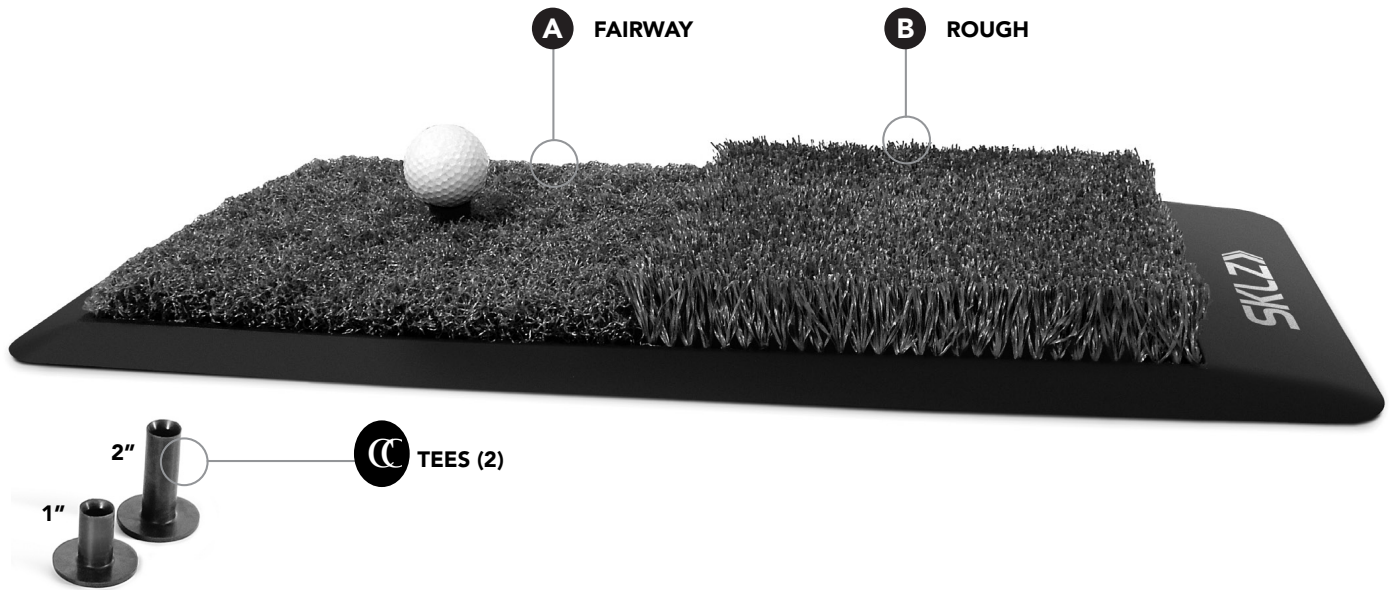

LAUNCH PAD

INSTRUCTION MANUAL

INCLUDES:

- » Launch Pad
- » Tees (2)

Thank you for choosing SKLZ Launch Pad. We are dedicated to providing you with the best tools and instruction possible to help you unleash your athletic potential. If there is anything else we can do to help you optimize your workouts, don't hesitate to send us an email (customerservice@sklz.com) or give us a call (1-877-225-7275).

BEFORE YOU BEGIN:

- » Read all setup and usage instructions carefully.
- » This product is not suitable for children under 3 years of age.
- » Always check equipment for wear or damage before use. If any is found, do not use the product. If any components are missing, please contact SKLZ toll free at 1-877-225-7275 x128.

CAUTION:

- » When in use, make sure the Launch Pad is set up in a clear area to avoid damage to property.
- » When using the Launch Pad, please have others stay clear of the hitting area to reduce risk of injury.
- » When using the Launch Pad with a net, position the Launch Pad far enough away allowing the golfer to swing freely, while still being close enough to ensure the net will capture a hit ball.
- » Do not store in extremely high or low temperatures to avoid damaging or reducing the life of the product.
- » Do not leave Launch Pad outdoors for extended periods of time.

VISIT SKLZ.COM FOR
ADDITIONAL TRAINING EQUIPMENT

SET-UP

TEE USE:

Depending on the club, insert either tee used into the Launch Pad hole through the bottom of the mat.

CLUB USE RECOMMENDATIONS:

DRIVER: Use tall tee on the fairway

FAIRWAY WOOD | HYBRID CLUBS | IRONS

1. Use short tee or
2. On the fairway or rough without tee

WEDGES: Use on the fairway or rough without tee